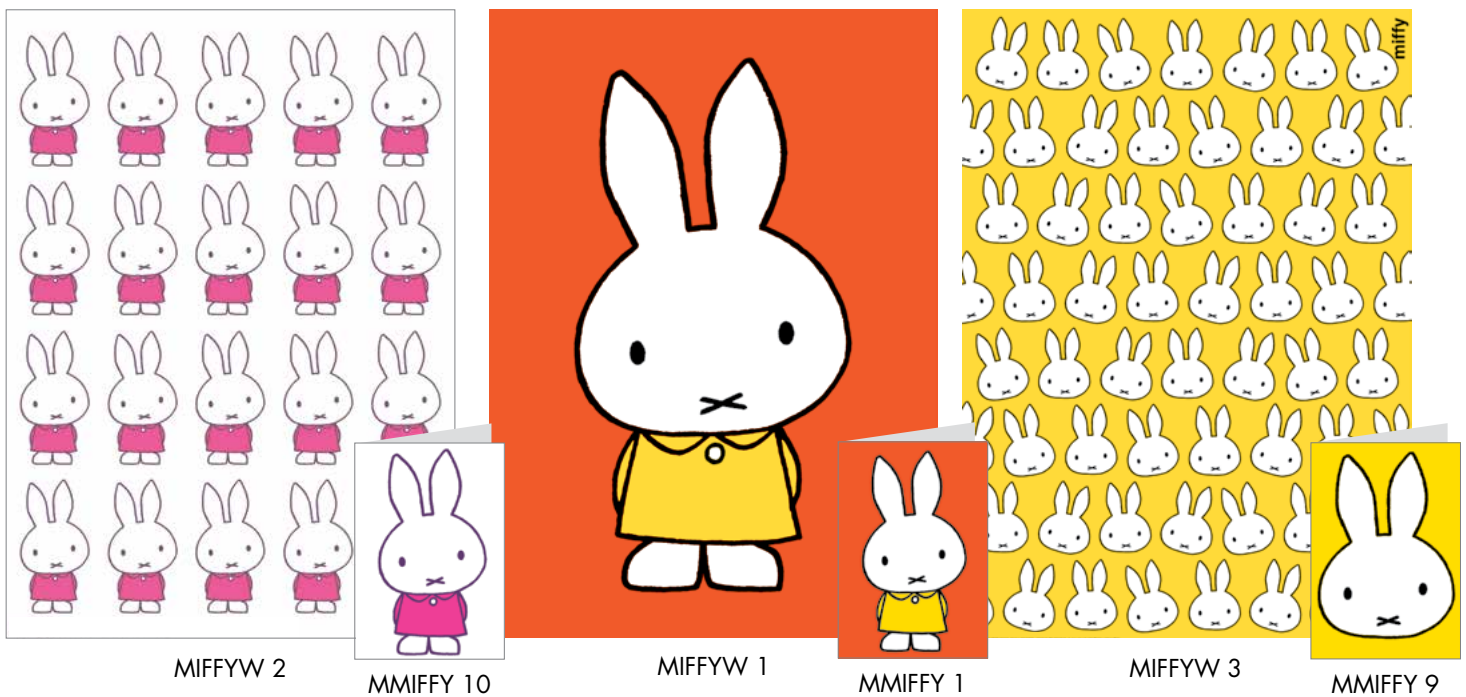

Miffy & Dick Bruna - Greeting Cards

Card Size 170mm x 120mm (6³/₄" x 4³/₄") & 160mm x 160mm (6¹/₄" x 6¹/₄").

Each card comes with an envelope.

hype associates ltd.

We have moved to The Bluecoat, School Lane, Liverpool, L1 3BX Tel: 0151 702 7788 Fax: 0151 702 7787

www.hypa.com

Gift Wrap & Gift Tags

Mini Cards

Card Size 86mm x 60mm (3²/₅" x 2³/₅")

Gift Wrap Size 500mm x 700mm & **Gift Tag Size** 60mm x 86mm. Each card comes with an envelope.

hype associates ltd.

We have moved to The Bluecoat, School Lane, Liverpool, L1 3BX Tel: 0151 702 7788 Fax: 0151 702 7787