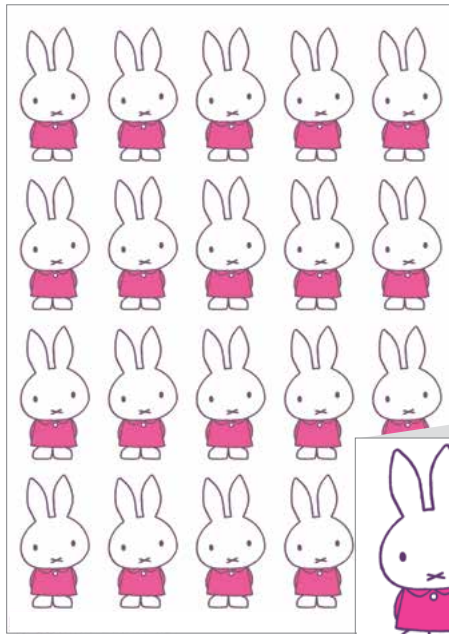

MIFFYW 2

MMIFFY 10