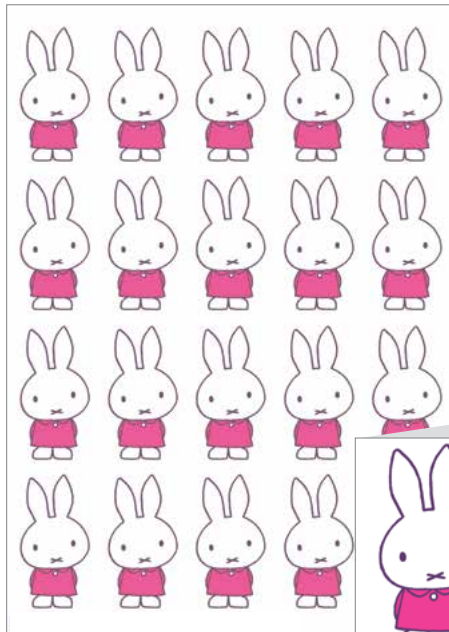

MIFFYW 2

MMIFFY 10